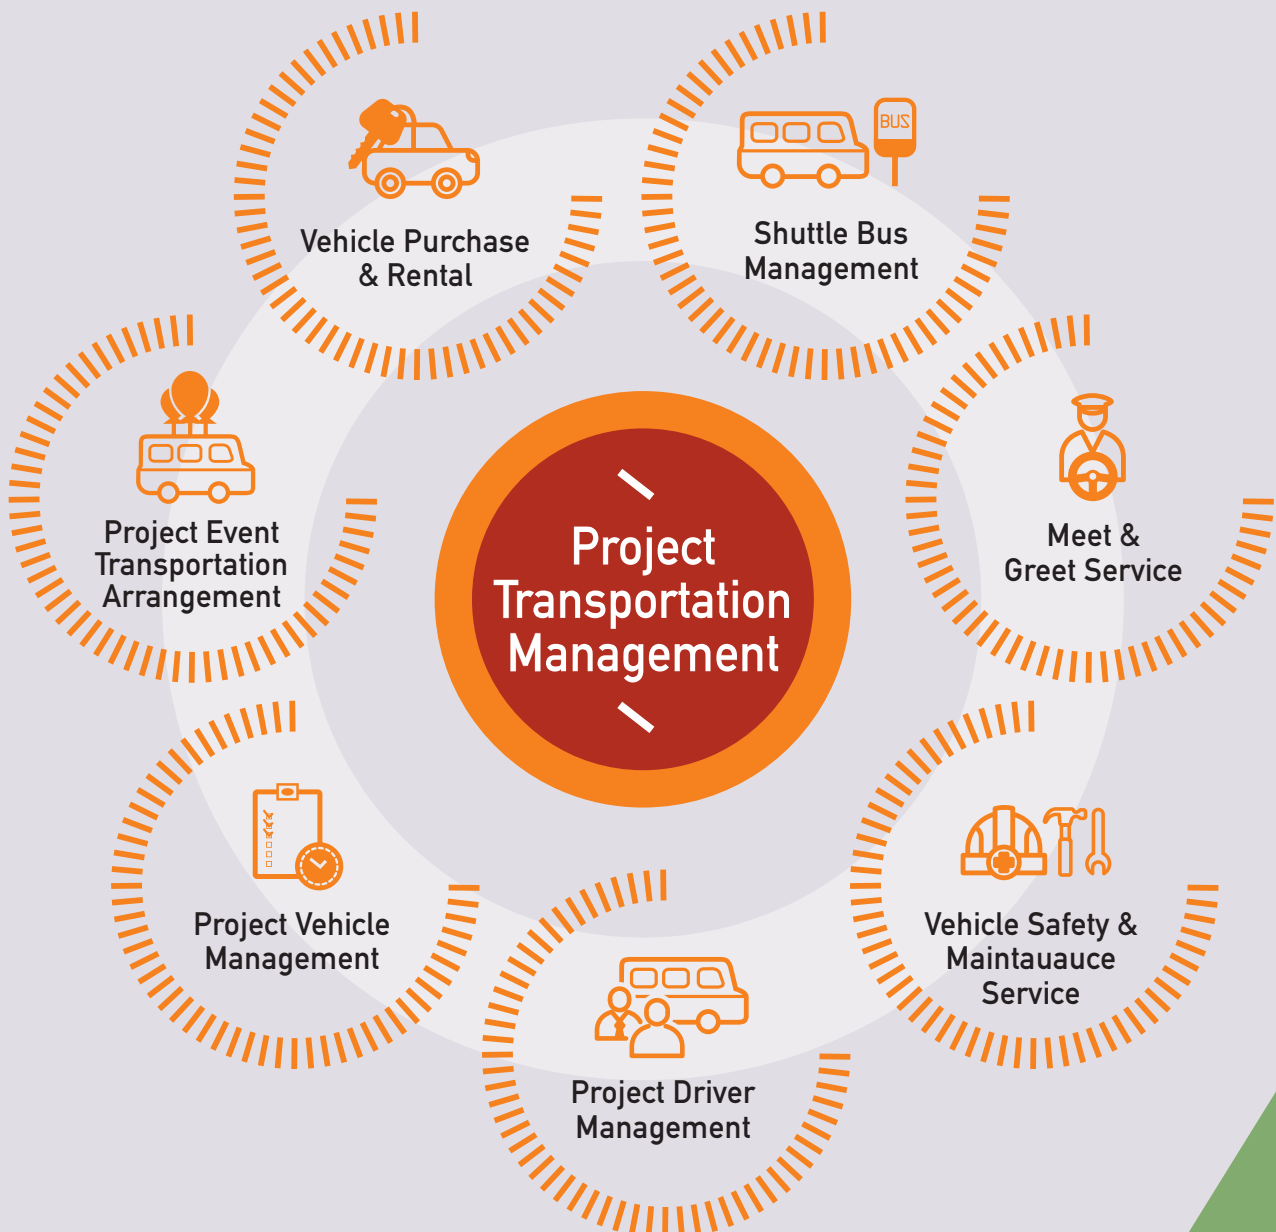

Transportation

* WTCS will provide drivers who Complete Defensive Driving Course, qualified & Well experienced